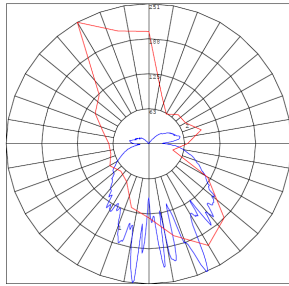

Other Models:

- 10W | 500LM | BRL-SHR-WCH-WH

Phone: (877) 805-2252 | Fax: (877) 805-2252
www.westgatetmfg.com

Photometrics: BRL-SHR-WCH-BK

BUG Rating: B0-U3-G1

Other Views:

Top View

Lens View

Night View

Performance Table: BRL-SHR-WCH-BK

MODEL NO.	Wattage	Voltage	Lumens	Color Temp.	BUG Rating	LPW
BRL-SHR-WCH-BK	10W	120V	500LM	3000K	B1-U1-G0	50

Sample Ordering

Model Style Wireless Charge Finish

BRL - SHR - WCH - BK

Other Model: BRL-SHR-WCH-WH

Top View

Lens View

Night View