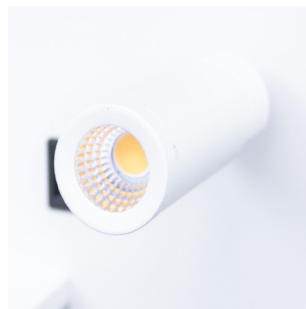

Photometrics: BRL-SHR-WCH-BK

Other Views:

Top View

Lens View

Night View

Performance Table: BRL-SHR-WCH-BK

MODEL NO.	Wattage	Voltage	Lumens	Color Temp.	BUG Rating	LPW
BRL-SHR-WCH-BK	10W	120V	500LM	3000K	B1-U1-G0	50

Sample Ordering

Model Style Wireless Charge Finish

BRL - SHR - WCH - BK

Other Model: BRL-SHR-WCH-WH

Top View

Lens View