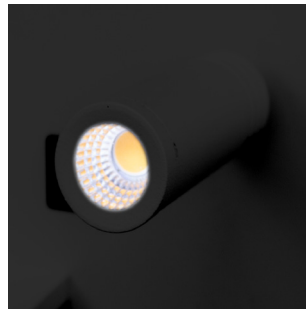

Photometrics: BRL-SHR-WCH-BK

Other Views:

Top View

Lens View

Night View

Performance Table: BRL-SHR-WCH-BK

MODEL NO.	Wattage	Voltage	Lumens	Color Temp.	BUG Rating	LPW
BRL-SHR-WCH-BK	10W	120V	500LM	3000K	B1-U1-G0	50

Sample Ordering

Model Style Wireless Charge Finish

BRL - SHR - WCH - BK

Other Model: BRL-SHR-WCH-WH

Top View

Lens View