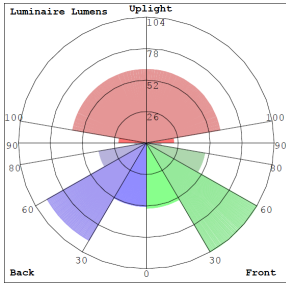

Lighting:

- Total Lumens: 500LM
- Color Temperatures: 3000K
- Color Rendering Index: CRI ≥ 90
- Beam Angle: 120°
- Rated life: 50,000 Hrs

Applications:

- The bedside reading light designed to provide optimal illumination for nighttime reading while maintaining energy efficiency. Featuring a sleek and modern design, this fixture incorporates advanced lighting technology to deliver a focused beam that reduces glare and enhances visual comfort. Elevate your reading experience with this sophisticated lighting solution that perfectly balances functionality and style.

Other Models:

- 10W | 500LM | BRL-SHR-WCH-WH

Phone: (877) 805-2252 | Fax: (877) 805-2252
www.westgatetmfg.com

Photometrics: BRL-SHR-WCH-BK

BUG Rating: B0-U3-G1

Other Views:

Top View

Lens View

Night View

Performance Table: BRL-SHR-WCH-BK

MODEL NO.	Wattage	Voltage	Lumens	Color Temp.	BUG Rating	LPW
BRL-SHR-WCH-BK	10W	120V	500LM	3000K	B1-U1-G0	50

Sample Ordering

Model Style Wireless Charge Finish

BRL - SHR - WCH - BK

Other Model: BRL-SHR-WCH-WH

Top View

Lens View

Night View