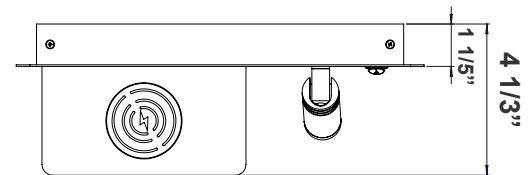

Avail Finish:

18"(W) x 4 3/4"(H) x 4 1/3"(D)

The bedside reading light designed to provide optimal illumination for nighttime reading while maintaining energy efficiency. Featuring a sleek and modern design, this fixture incorporates advanced lighting technology to deliver a focused beam that reduces glare and enhances visual comfort. Elevate your reading experience with this sophisticated lighting solution that perfectly balances functionality and style.

Features

- Horizontal Right Side, Black
- Aluminum Housing
- Rated life: 50,000 Hrs
- 5-Year Warranty
- 360° Adjustable Light Head

Technical Specifications

Electrical:

- Voltage: 120V AC 50/60Hz
- Wattage: 10W
- Power Factor: >0.90
- Efficacy: 50 LPW

Mechanical:

- Surface Mount, Horizontal For Right Side of Beds
- Aluminum Housing
- 360° Adjustable Light Head
- Up/down Night Ambient Light With a Separate Switch
- One USB 2 & One USB C Ports. 5V Each.
- Maximum Ambient Temperature: -22°F to 104°F
- IP20 indlor Only
- 5-Year Warranty