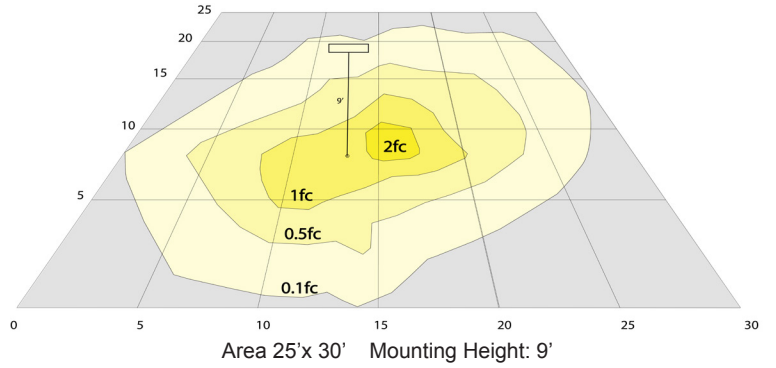

Other Models:

- 10W | 500LM | BRL-SHR-WCH-WH

Phone: (877) 805-2252 | Fax: (877) 805-2252
www.westgatetmfg.com

Photometrics: BRL-SHR-WCH-BK

BUG Rating: B0-U3-G1

Other Views:

Top View

Lens View

Night View

Performance Table: BRL-SHR-WCH-BK

MODEL NO.	Wattage	Voltage	Lumens	Color Temp.	BUG Rating	LPW
BRL-SHR-WCH-BK	10W	120V	500LM	3000K	B1-U1-G0	50

Sample Ordering

Model Style Wireless Charge Finish

BRL - SHR - WCH - BK

Other Model: BRL-SHR-WCH-WH

Top View

Lens View

Night View