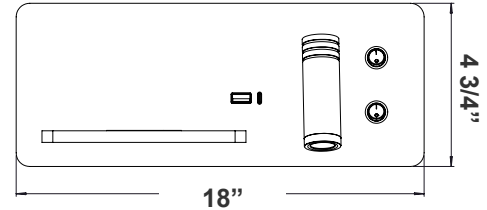

Avail Finish:

18"(W) x 4 3/4"(H) x 4 1/3"(D)

The bedside reading light designed to provide optimal illumination for nighttime reading while maintaining energy efficiency. Featuring a sleek and modern design, this fixture incorporates advanced lighting technology to deliver a focused beam that reduces glare and enhances visual comfort. Elevate your reading experience with this sophisticated lighting solution that perfectly balances functionality and style.

Features

- Horizontal Right Side, Black
- Aluminum Housing
- Rated life: 50,000 Hrs
- 5-Year Warranty
- 360° Adjustable Light Head

Technical Specifications

Electrical:

- Voltage: 120V AC 50/60Hz
- Wattage: 10W
- Power Factor: >0.90
- Efficacy: 50 LPW

Mechanical:

- Surface Mount, Horizontal For Right Side of Beds
- Aluminum Housing
- 360° Adjustable Light Head
- Up/down Night Ambient Light With a Separate Switch
- One USB 2 & One USB C Ports. 5V Each.
- Maximum Ambient Temperature: -22°F to 104°F
- IP20 indlor Only
- 5-Year Warranty